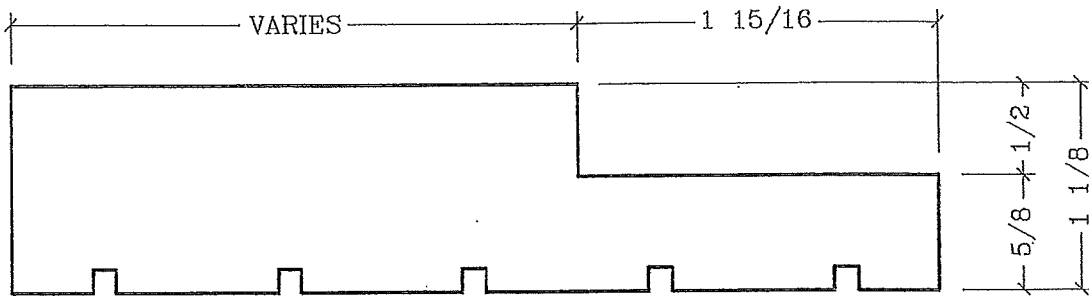

PROFILE 0862 SINGLE RABBET

SINGLE RABBET JAMB

NOTE:

OVERALL SIDE JAMB
LENGTH IS DOOR SIZE + 5/8"
EX. 6'8" = 80 5/8"

NOTE:

OVERALL HEAD JAMB
LENGTH IS DOOR SIZE
EX. 3'0" = 36"

SIDE JAMB RABBET