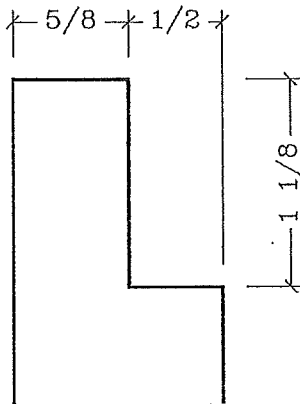

PROFILE 0862 SINGLE RABBET

SINGLE RABBET JAMB

NOTE:

OVERALL SIDE JAMB
LENGTH IS DOOR SIZE + 5/8"
EX. 6'8" = 80 5/8"

NOTE:

OVERALL HEAD JAMB
LENGTH IS DOOR SIZE
EX. 3'0" = 36"

SIDE JAMB RABBET