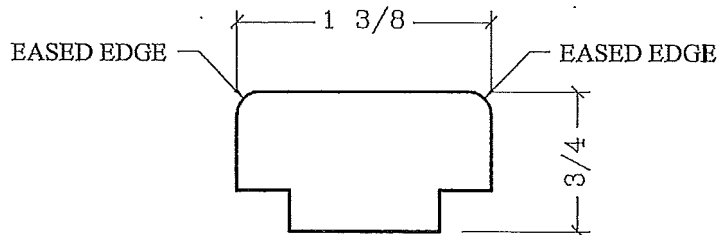

PROFILE 0853

T-STOP PROFILE