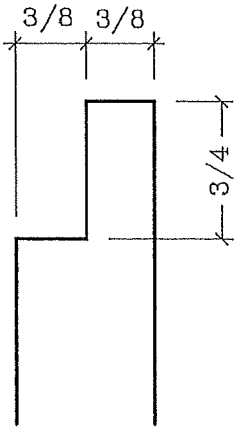

# PROFILE 0864

T-JAMB (NON-RATED) (1 3/4" DOOR)

NOTE:

OVERALL SIDE JAMB  
LENGTH IS DOOR SIZE + 3/4"  
EX. 6/8=80 3/4"

NOTE:

OVERALL HEAD JAMB  
LENGTH IS DOOR SIZE + 3/4"  
EX. 3/0=36 3/4"

SIDE JAMB RABBET