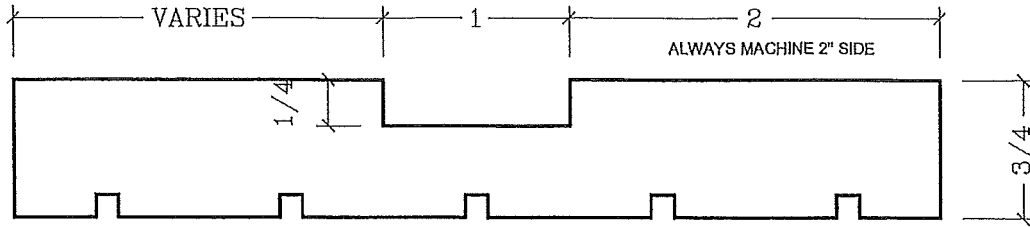

# PROFILE 0864

T-JAMB (NON-RATED) (1 3/4" DOOR)

NOTE:

OVERALL SIDE JAMB  
LENGTH IS DOOR SIZE + 3/4"  
EX. 6/8=80 3/4"

NOTE:

OVERALL HEAD JAMB  
LENGTH IS DOOR SIZE + 3/4"  
EX. 3/0=36 3/4"

SIDE JAMB RABBET