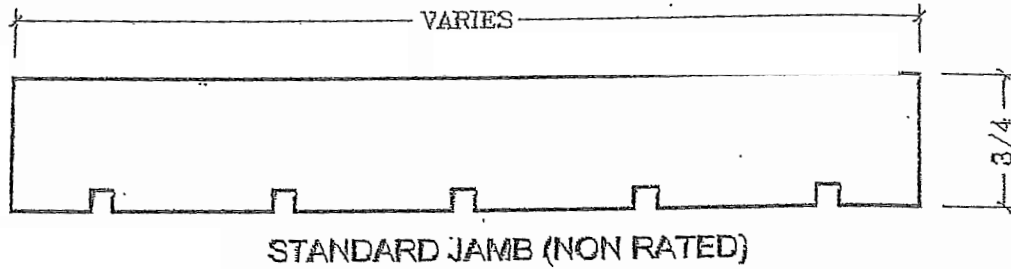

STANDARD JAMB

NOTE:

OVERALL SIDE JAMB
LENGTH IS DOOR SIZE + 3/4"
EX: 6'-8"=80 3/4"

NOTE:

OVERALL HEAD JAMB
LENGTH IS DOOR SIZE + 3/4"
EX: 3'-0"=36 3/4"