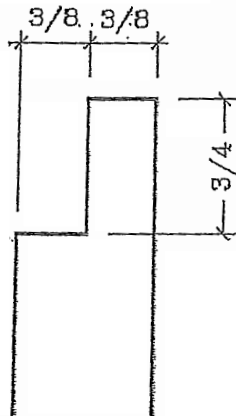

STANDARD JAMB

NOTE:

OVERALL SIDE JAMB
LENGTH IS DOOR SIZE + 3/4"
EX: 6'-8"=80 3/4"

NOTE:

OVERALL HEAD JAMB
LENGTH IS DOOR SIZE + 3/4"
EX: 3'-0"=36 3/4"